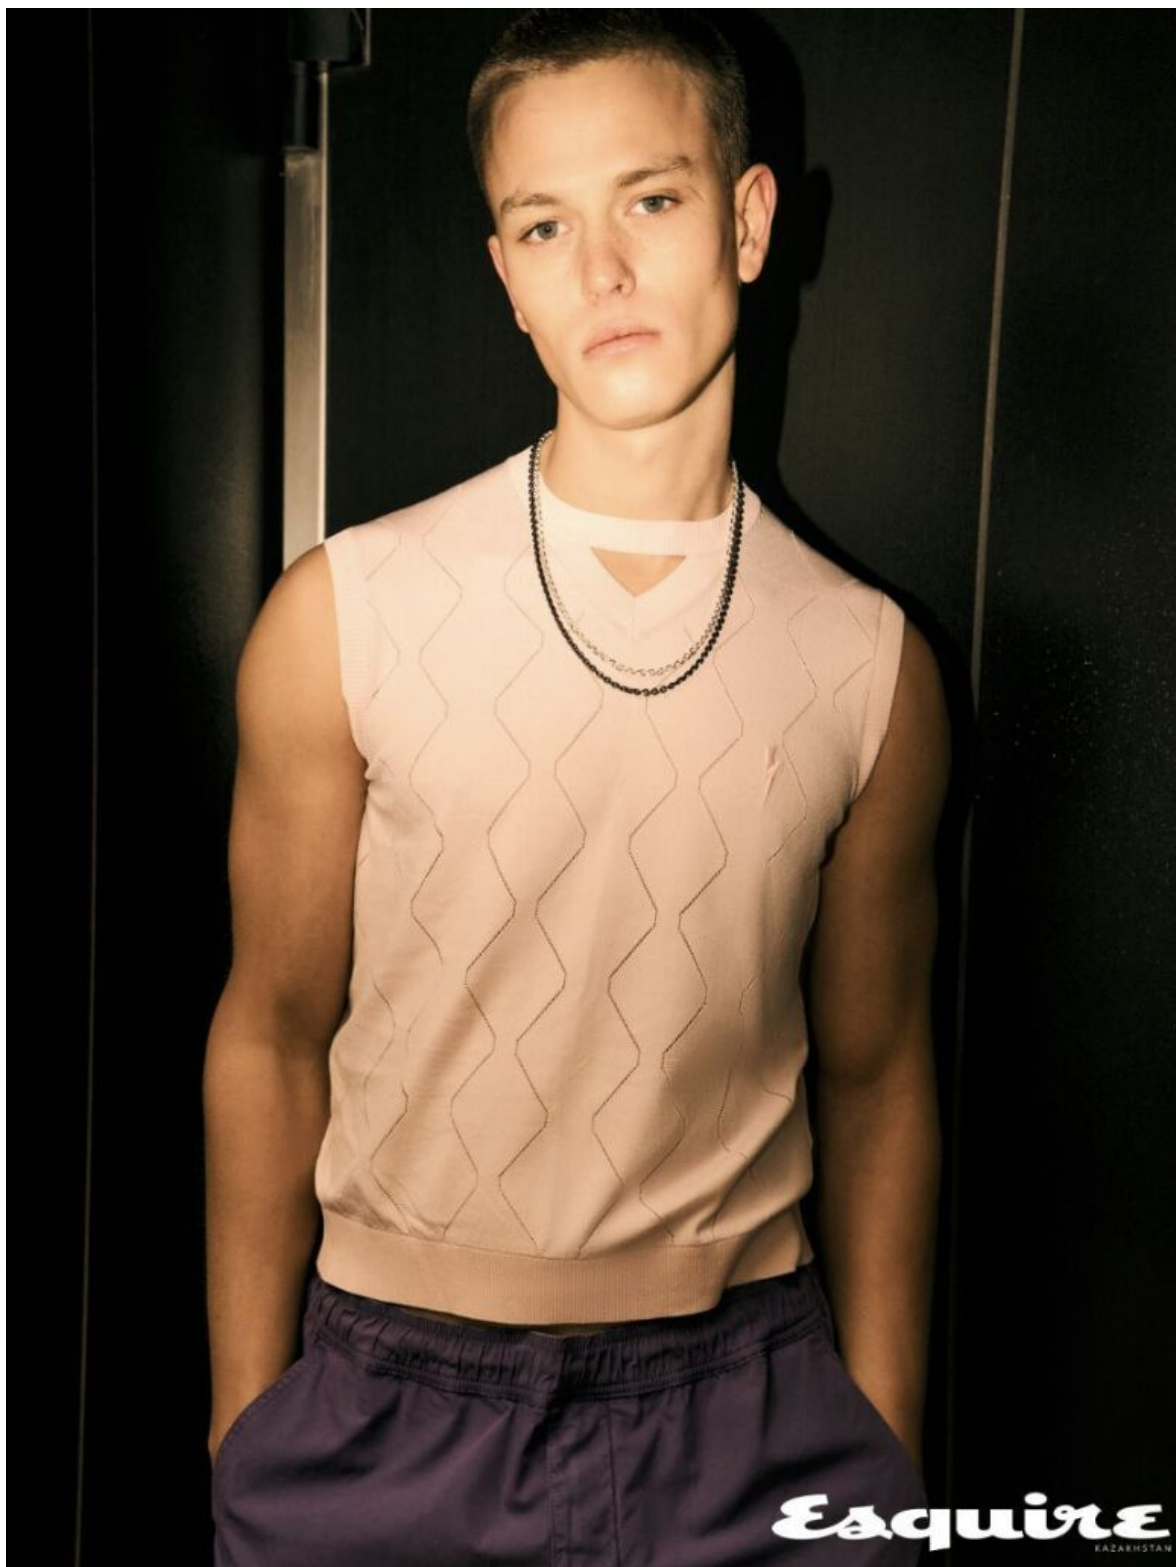

DAVY SWART

height 6'1.5 · bust 37.5" · waist 29" · hips 37" · suit 48
shoes size 44 EU/13 US/10 UK · hair blonde · eyes blue-green