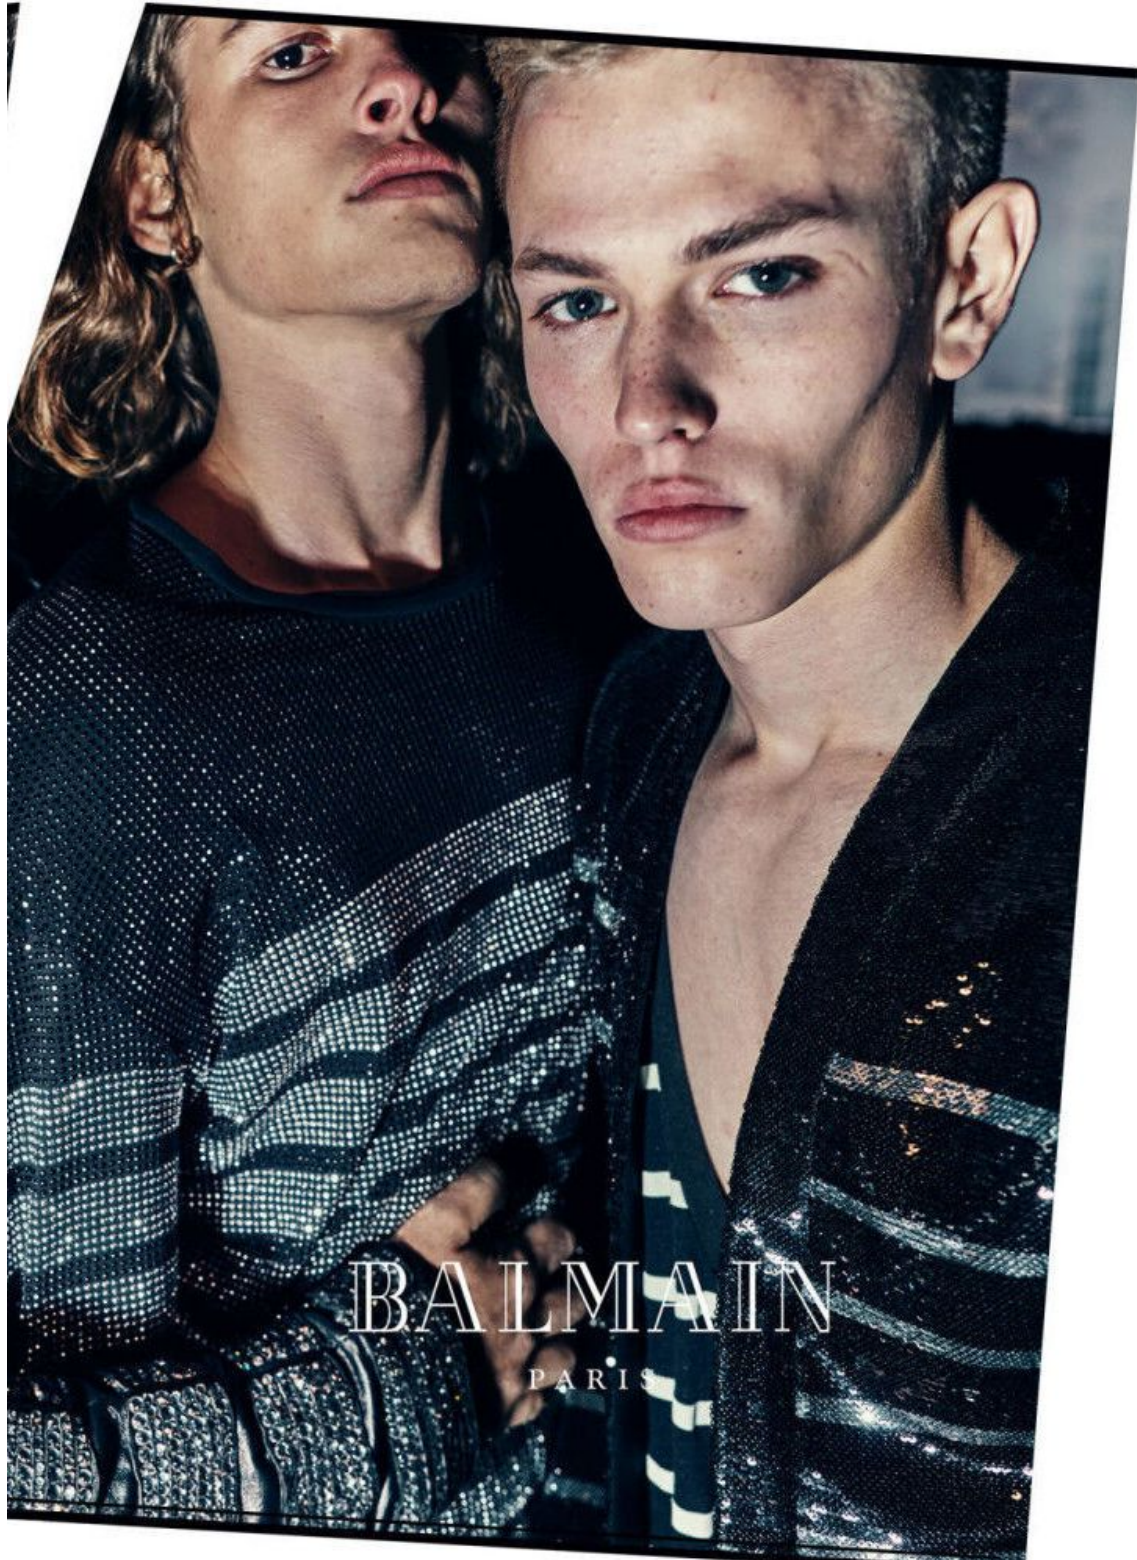

DAVY SWART

height 6'1.5 · bust 37.5" · waist 29" · hips 37" · suit 48
shoes size 44 EU/13 US/10 UK · hair blonde · eyes blue-green